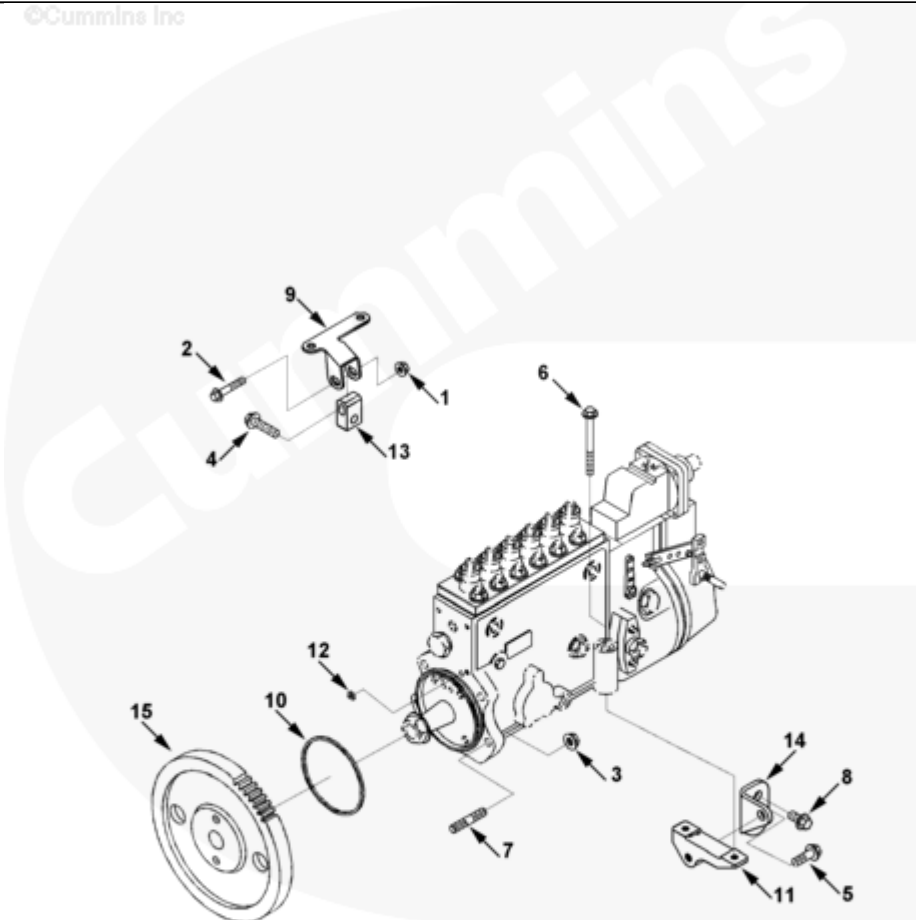

fp965gd

Cart	Ref No	Part Number	Part Description	Required	Remarks
<input type="button" value="View My Cart"/>					
		FP9600-05	Fuel Pump Coupling		MR - COUPLING, FUEL PUMP...(More)
					Engine Family: C Series
					Fuel Pump Manufacturing /
					Model: Bosch P3000, Bosch
					P7100
					Aspiration: Charge Air
					Cooled
					DEP May Substitute 3282372 In
					Place of 3915036
					Brazil May Substitute 3920432
					Support for 3926273
<input type="checkbox"/>	1	3900589	Hexagon Flange Nut	1	M8 X 1.25
<input type="checkbox"/>	2	3901445	Hexagon Flange Head Cap Screw	1	M8 x 1.25 x 45
<input type="checkbox"/>	3	3902662	Hexagon Flange Nut	4	M10 x 1.50
<input type="checkbox"/>	4	3920622	Hexagon Flange Head Cap Screw	1	M10 x 1.00 x 30
<input type="checkbox"/>	5	3903990	Hexagon Flange Head Cap Screw	2	M10 X 1.50 X 20.
<input type="checkbox"/>	6	3913366	Hexagon Flange Head Cap Screw	2	M8 X 1.25 X 90.
<input type="checkbox"/>	7	3915036	Stud	4	
<input type="checkbox"/>	8	3903464	Hexagon Flange Head Cap Screw	1	M10 X 1.50 X 40.
<input type="checkbox"/>	9	3921357	Fuel Pump Brace	1	
<input type="checkbox"/>	10	3924605	Rectangular Ring Seal	1	
<input type="checkbox"/>	11	3926273	Fuel Pump Support	1	
<input type="checkbox"/>	12	3926722	Rectangular Ring Seal	1	
<input type="checkbox"/>	13	3926781	Fuel Pump Support	1	
<input type="checkbox"/>	14	3930841	Fuel Pump Support	1	
<input type="checkbox"/>	15	3931380	Fuel Pump Gear	1	